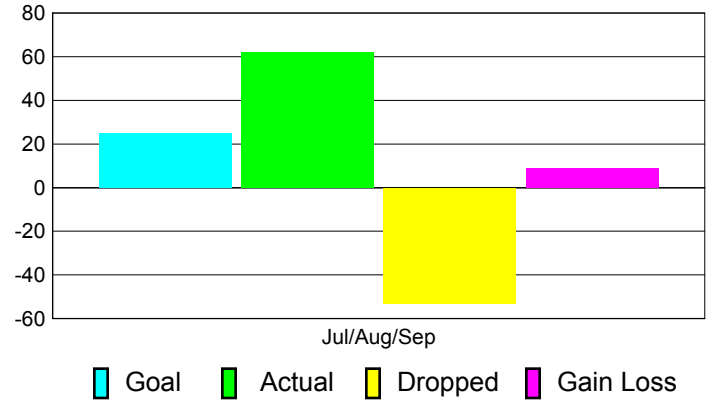

Membership Results 2012-2013

Goal, New, Dropped, Gain/Loss

Comparison of Membership Gain/Loss

Current Year Compared to the Previous Year